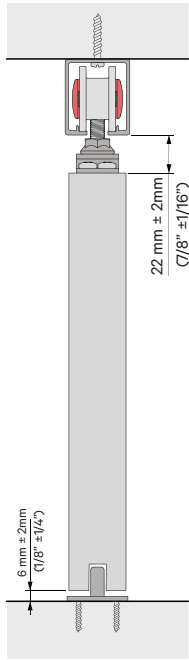

Sistemas testados más de 100.000 ciclos según la norma EN1527.

SENSUS 80

SENSUS 80

SUPERIOR

RETRAC

REFERENCES / REFERENCIAS

ENG

SENSUS 80 SUPERIOR			
Ref.	Description	U.	Img.
3800	KIT SENSUS 80 SUPERIOR NATURAL 70"	1	A
3801	KIT SENSUS 80 SUPERIOR NATURAL 94"	1	A
3802	KIT SENSUS 80 SUPERIOR NATURAL 110"	1	A
3803	KIT SENSUS 80 SUPERIOR NATURAL 133"	1	A
3804	KIT SENSUS 80 SUPERIOR SILVER 157"	1	A
3805	KIT SENSUS 80 SUPERIOR SILVER 70"	1	A
3806	KIT SENSUS 80 SUPERIOR SILVER 94"	1	A
3810	KIT SENSUS 80 SUPERIOR SILVER 110"	1	A
3811	KIT SENSUS 80 SUPERIOR SILVER 133"	1	A
3812	KIT SENSUS 80 SUPERIOR SILVER 157"	1	A

SENSUS 80 RETRAC			
Ref.	Description	U.	Img.
3813	KIT SENSUS 80 RETRAC SILVER 70"	1	B
3814	KIT SENSUS 80 RETRAC SILVER 94"	1	B
3815	KIT SENSUS 80 RETRAC SILVER 110"	1	B
3816	KIT SENSUS 80 RETRAC SILVER 133"	1	B
3817	KIT SENSUS 80 RETRAC SILVER 157"	1	B

SENSUS 80 DUO RETRAC			
Ref.	Description	U.	Img.
3818	KIT SENSUS 80 DUO RETRAC SILVER 157"	1	C
3820	KIT SENSUS 80 DUO RETRAC SILVER 236"	1	C

ESP

SENSUS 80 SUPERIOR			
Ref.	Descripción	U.	Img.
3800	KIT SENSUS 80 SUPERIOR NATURAL 70"	1	A
3801	KIT SENSUS 80 SUPERIOR NATURAL 94"	1	A
3802	KIT SENSUS 80 SUPERIOR NATURAL 110"	1	A
3803	KIT SENSUS 80 SUPERIOR NATURAL 133"	1	A
3804	KIT SENSUS 80 SUPERIOR SILVER 157"	1	A
3805	KIT SENSUS 80 SUPERIOR SILVER 70"	1	A
3806	KIT SENSUS 80 SUPERIOR SILVER 94"	1	A
3810	KIT SENSUS 80 SUPERIOR SILVER 110"	1	A
3811	KIT SENSUS 80 SUPERIOR SILVER 133"	1	A
3812	KIT SENSUS 80 SUPERIOR SILVER 157"	1	A

SENSUS 80 RETRAC			
Ref.	Descripción	U.	Img.
3813	KIT SENSUS 80 RETRAC SILVER 70"	1	B
3814	KIT SENSUS 80 RETRAC SILVER 94"	1	B
3815	KIT SENSUS 80 RETRAC SILVER 110"	1	B
3816	KIT SENSUS 80 RETRAC SILVER 133"	1	B
3817	KIT SENSUS 80 RETRAC SILVER 157"	1	B