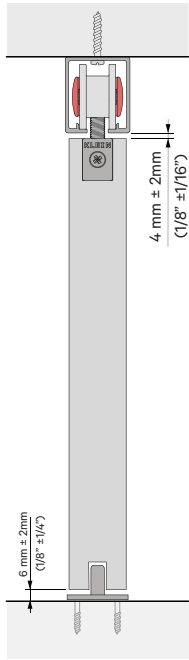

Sistemas testados más de 100.000 ciclos según la norma EN1527.

SENSUS 80

SENSUS 80

SUPERIOR

RETRAC

REFERENCES / REFERENCIAS

ENG

SENSUS 80 SUPERIOR			
Ref.	Description	U.	Img.
3800	KIT SENSUS 80 SUPERIOR NATURAL 70"	1	A
3801	KIT SENSUS 80 SUPERIOR NATURAL 94"	1	A
3802	KIT SENSUS 80 SUPERIOR NATURAL 110"	1	A
3803	KIT SENSUS 80 SUPERIOR NATURAL 133"	1	A
3804	KIT SENSUS 80 SUPERIOR SILVER 157"	1	A
3805	KIT SENSUS 80 SUPERIOR SILVER 70"	1	A
3806	KIT SENSUS 80 SUPERIOR SILVER 94"	1	A
3810	KIT SENSUS 80 SUPERIOR SILVER 110"	1	A
3811	KIT SENSUS 80 SUPERIOR SILVER 133"	1	A
3812	KIT SENSUS 80 SUPERIOR SILVER 157"	1	A

SENSUS 80 RETRAC			
Ref.	Description	U.	Img.
3813	KIT SENSUS 80 RETRAC SILVER 70"	1	B
3814	KIT SENSUS 80 RETRAC SILVER 94"	1	B
3815	KIT SENSUS 80 RETRAC SILVER 110"	1	B
3816	KIT SENSUS 80 RETRAC SILVER 133"	1	B
3817	KIT SENSUS 80 RETRAC SILVER 157"	1	B

SENSUS 80 DUO RETRAC			
Ref.	Description	U.	Img.
3818	KIT SENSUS 80 DUO RETRAC SILVER 157"	1	C
3820	KIT SENSUS 80 DUO RETRAC SILVER 236"	1	C

ESP

SENSUS 80 SUPERIOR			
Ref.	Descripción	U.	Img.
3800	KIT SENSUS 80 SUPERIOR NATURAL 70"	1	A
3801	KIT SENSUS 80 SUPERIOR NATURAL 94"	1	A
3802	KIT SENSUS 80 SUPERIOR NATURAL 110"	1	A
3803	KIT SENSUS 80 SUPERIOR NATURAL 133"	1	A
3804	KIT SENSUS 80 SUPERIOR SILVER 157"	1	A
3805	KIT SENSUS 80 SUPERIOR SILVER 70"	1	A
3806	KIT SENSUS 80 SUPERIOR SILVER 94"	1	A
3810	KIT SENSUS 80 SUPERIOR SILVER 110"	1	A
3811	KIT SENSUS 80 SUPERIOR SILVER 133"	1	A
3812	KIT SENSUS 80 SUPERIOR SILVER 157"	1	A

SENSUS 80 RETRAC			
Ref.	Descripción	U.	Img.
3813	KIT SENSUS 80 RETRAC SILVER 70"	1	B
3814	KIT SENSUS 80 RETRAC SILVER 94"	1	B
3815	KIT SENSUS 80 RETRAC SILVER 110"	1	B
3816	KIT SENSUS 80 RETRAC SILVER 133"	1	B
3817	KIT SENSUS 80 RETRAC SILVER 157"	1	B