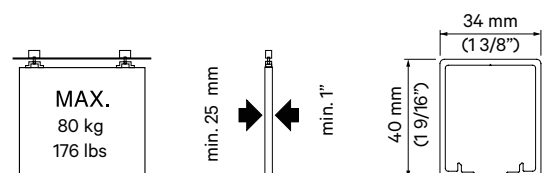

Systems tested to over 100,000 cycles, in accordance with the EN 1527 standard.

ESP

SENSUS permite dividir ambientes mediante un único panel corredero de madera. Compacto y robusto, sencillo y funcional, SENSUS resiste los usos más intensivos y reúne todos los criterios de excelencia KLEIN.

- Instalación a techo con aplicación:
  - Superior o
  - Retrac: con herrajes empotrados en la puerta para reducir a 4mm la separación entre el perfil y la puerta.
- Para paneles de 178 lbs.
- Sistema compacto para un diseño minimalista.
- Apertura y deslizamiento suave, particularmente silencioso gracias a la nueva tecnología de deslizamiento por fricción.
- Montaje rápido e intuitivo para una ejecución eficiente.
- Sistema compacto para un diseño minimalista.
- Ausencia de guía en el suelo para liberar la zona de paso.
- Perfil de aluminio anodizado Silver
- Garantía KLEIN® 5 años.

Sistemas testados más de 100.000 ciclos según la norma EN1527.

SENSUS 80