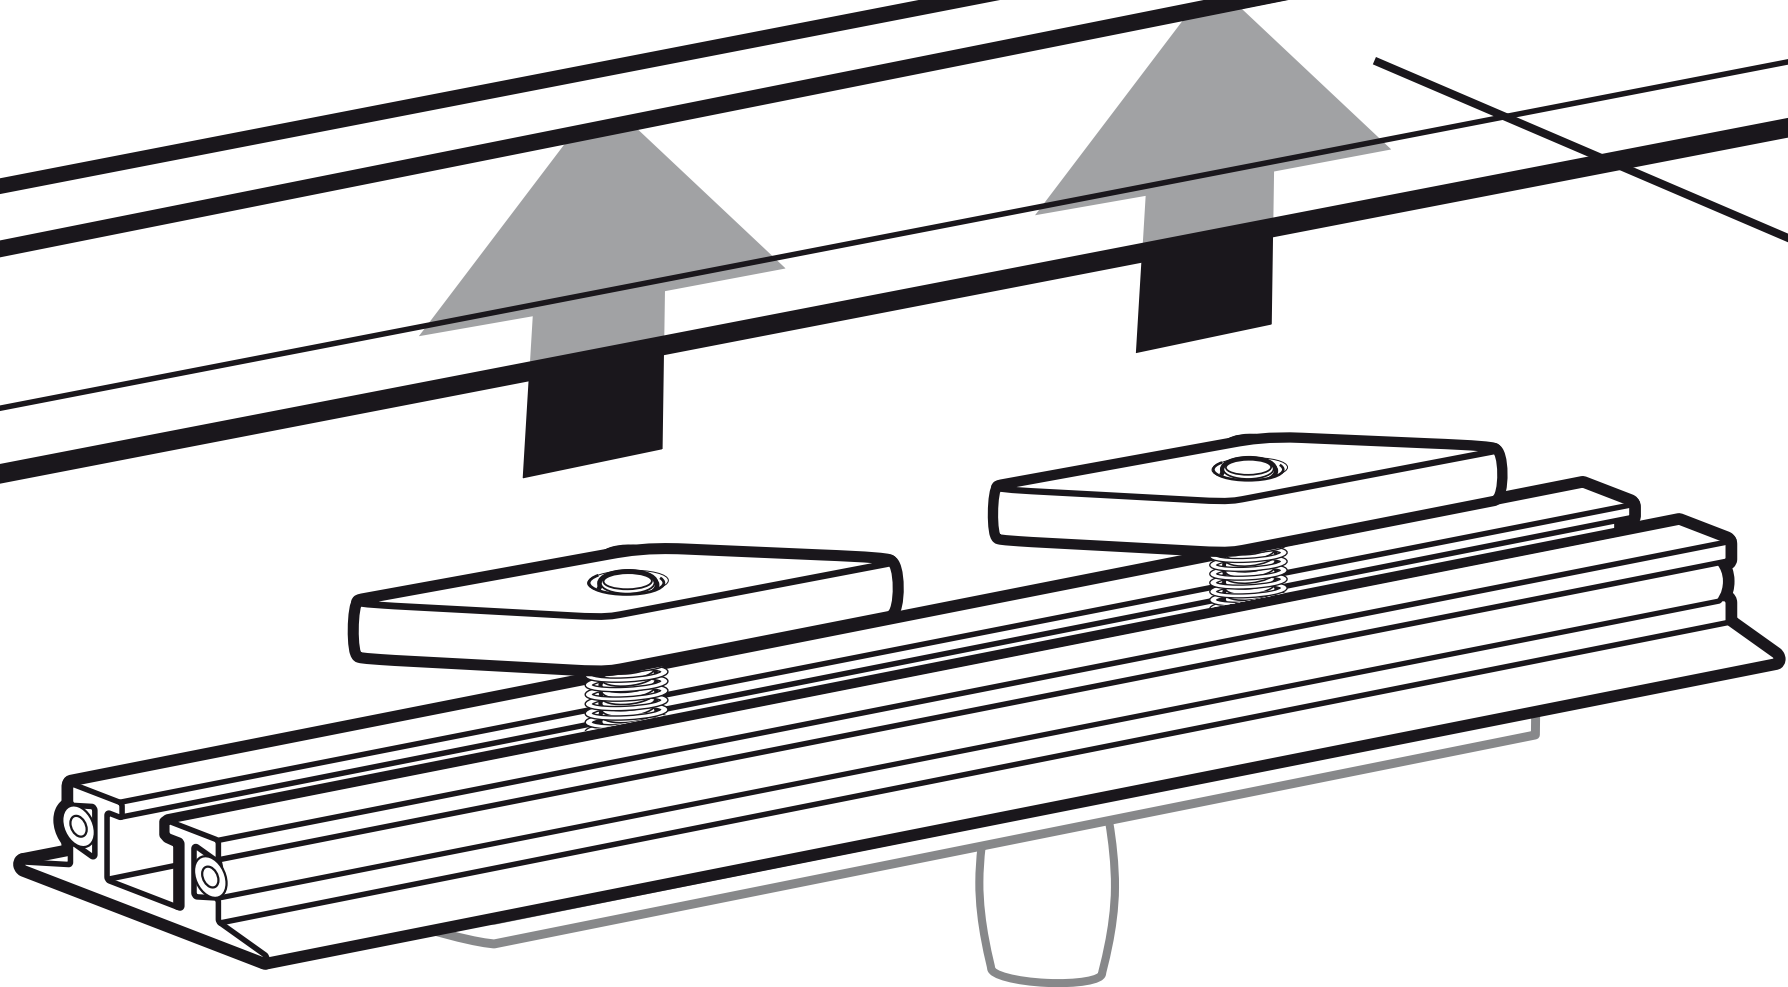

Technical Support:
technicalinfo@klein-usa.com

www.klein-usa.com

QR-06-18

A

 TORX T25

NOT INCLUDED

55 mm \approx 85 mm
2 3/16" \approx 2 5/16"

B