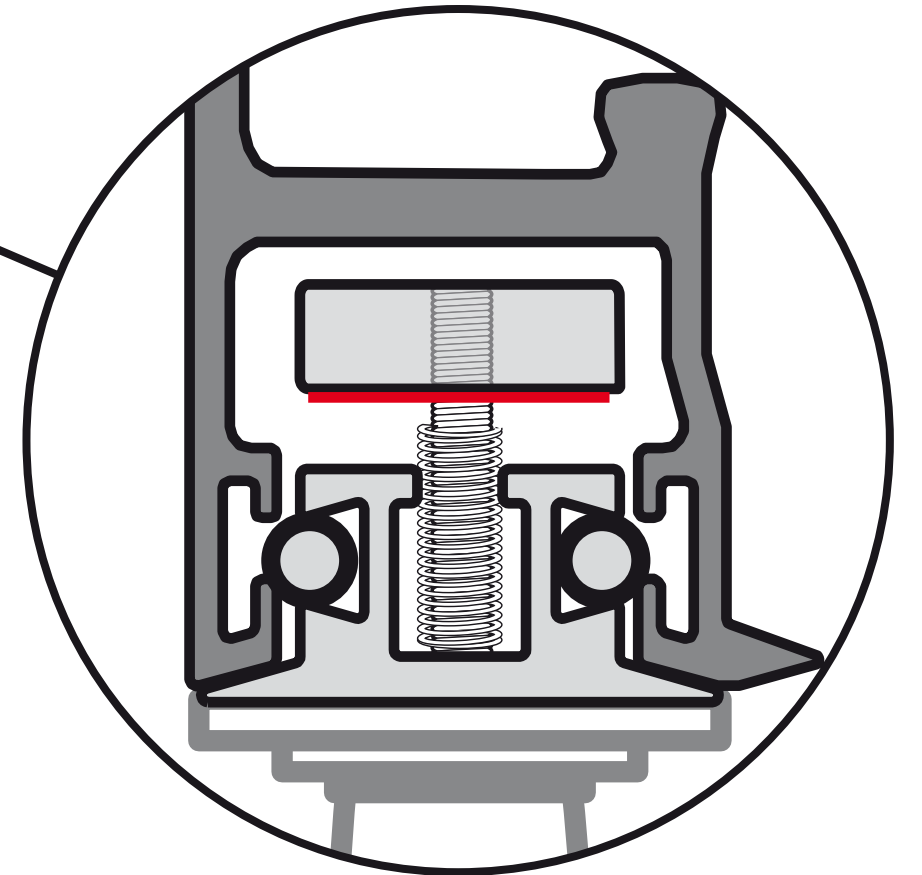

Technical Support:
technicalinfo@klein-usa.com

www.klein-usa.com

QR-06-18

A

 TORX T25

NOT INCLUDED

55 mm \approx 85 mm
2 3/16" \approx 2 5/16"

B