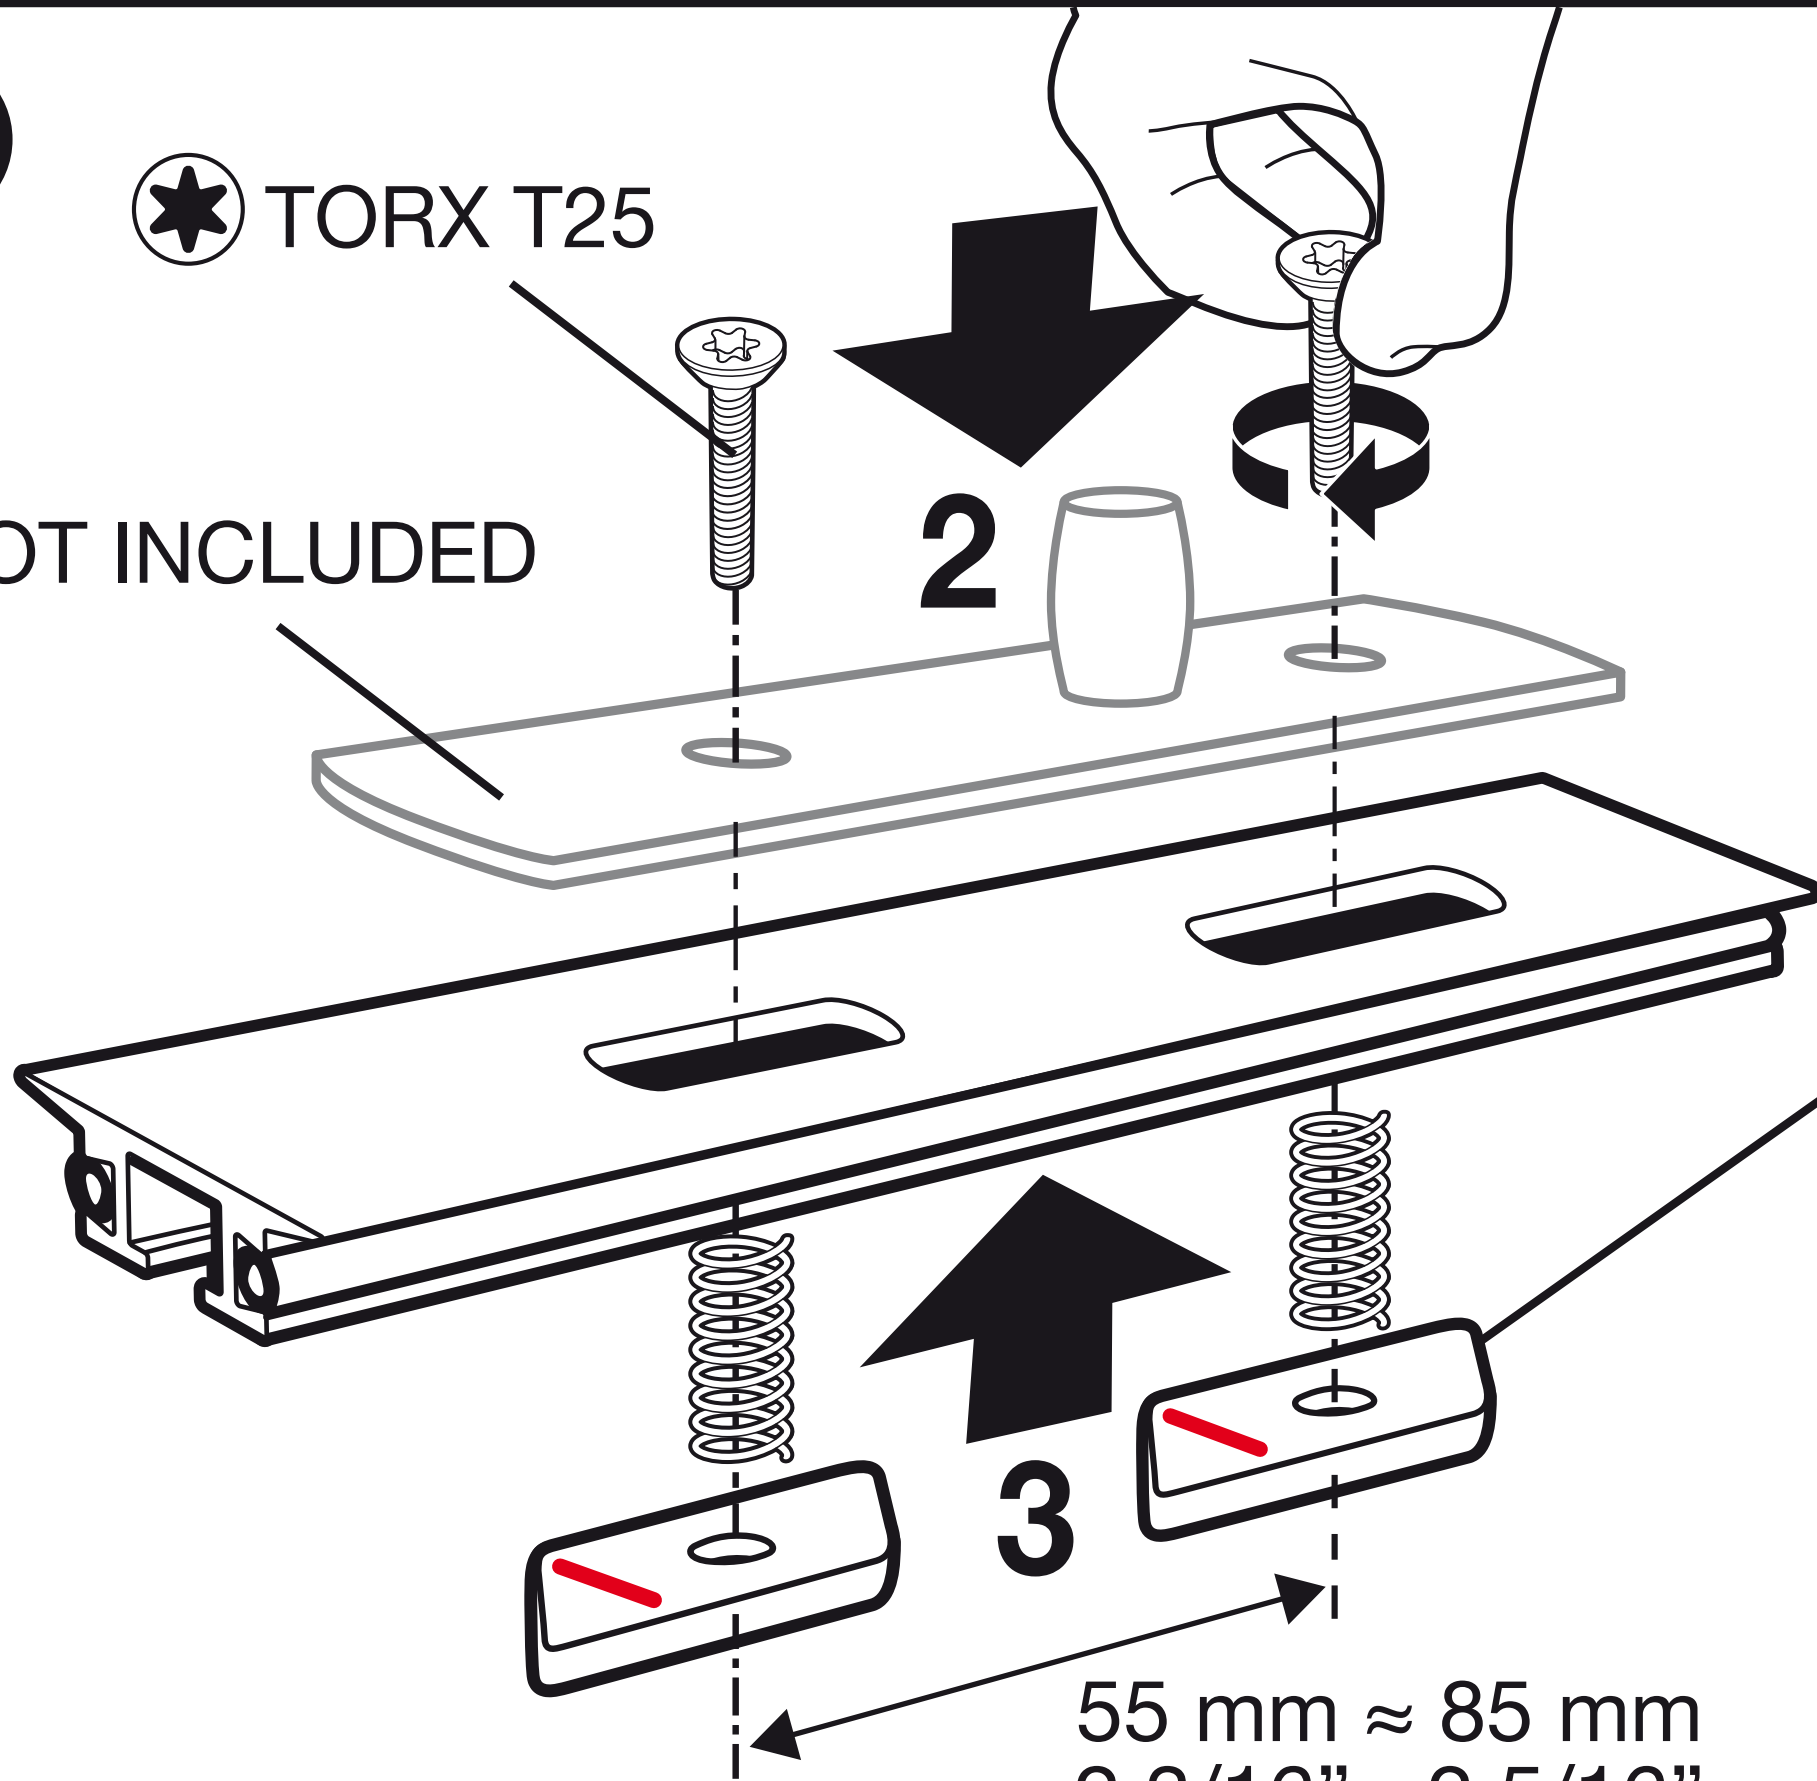

Technical Support:
technicalinfo@klein-usa.com

www.klein-usa.com

QR-06-18

A

 TORX T25

NOT INCLUDED

55 mm \approx 85 mm
2 3/16" \approx 2 5/16"

B