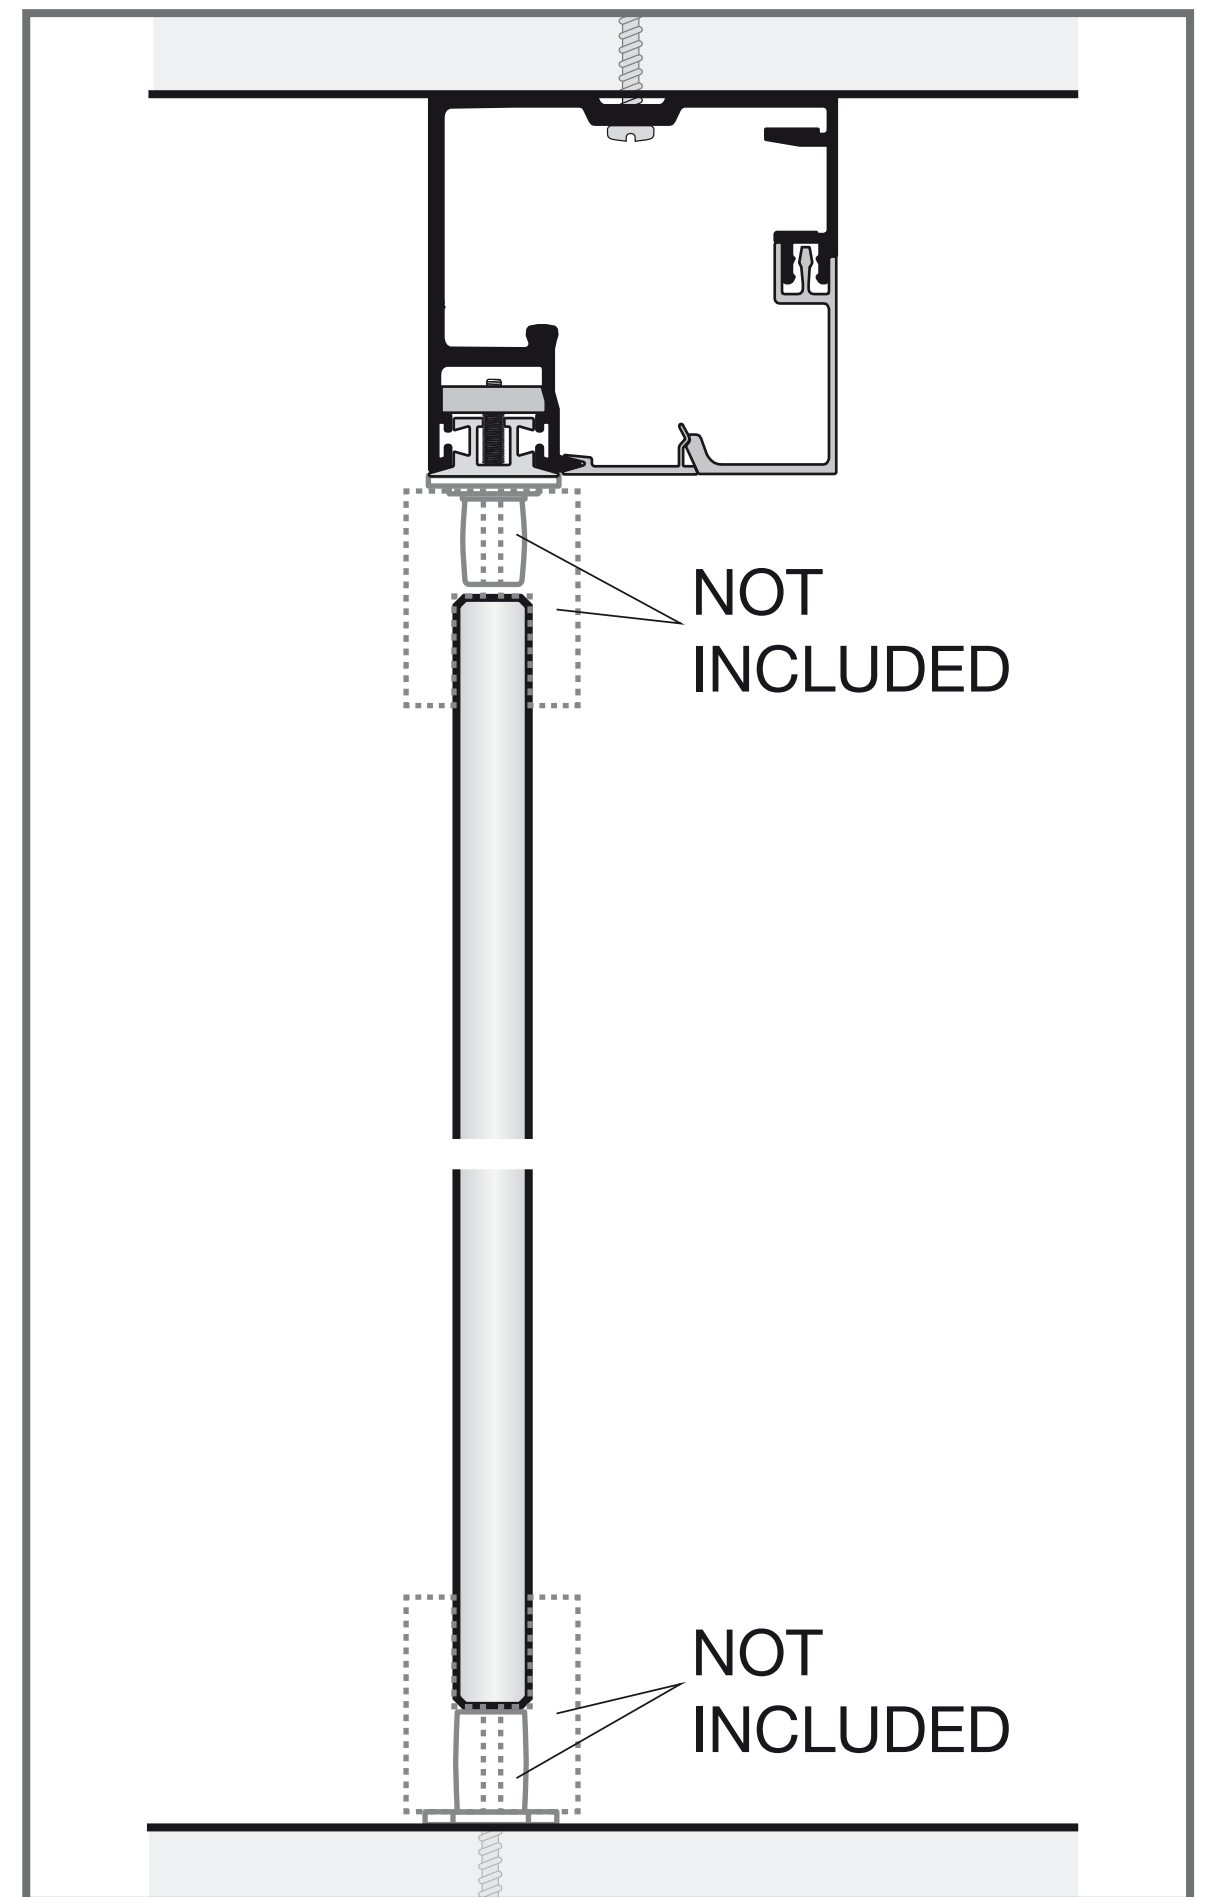

KLEIN®

Instrucciones / Instructions / Anweisungen / Instructions

ROLLGLASS+

PIVOT DOOR ADAPTER

ADAPTADOR PUERTA PIVOTANTE

KLEIN USA - 1 Madison Street
East Rutherford, NJ 07073

Phone: 973 246 81 81 - Fax: 973 246 83 62

Technical Support:
technicalinfo@klein-usa.com

www.klein-usa.com

QR-06-18

A

 TORX T25

NOT INCLUDED

55 mm \approx 85 mm
2 3/16" \approx 2 5/16"

B