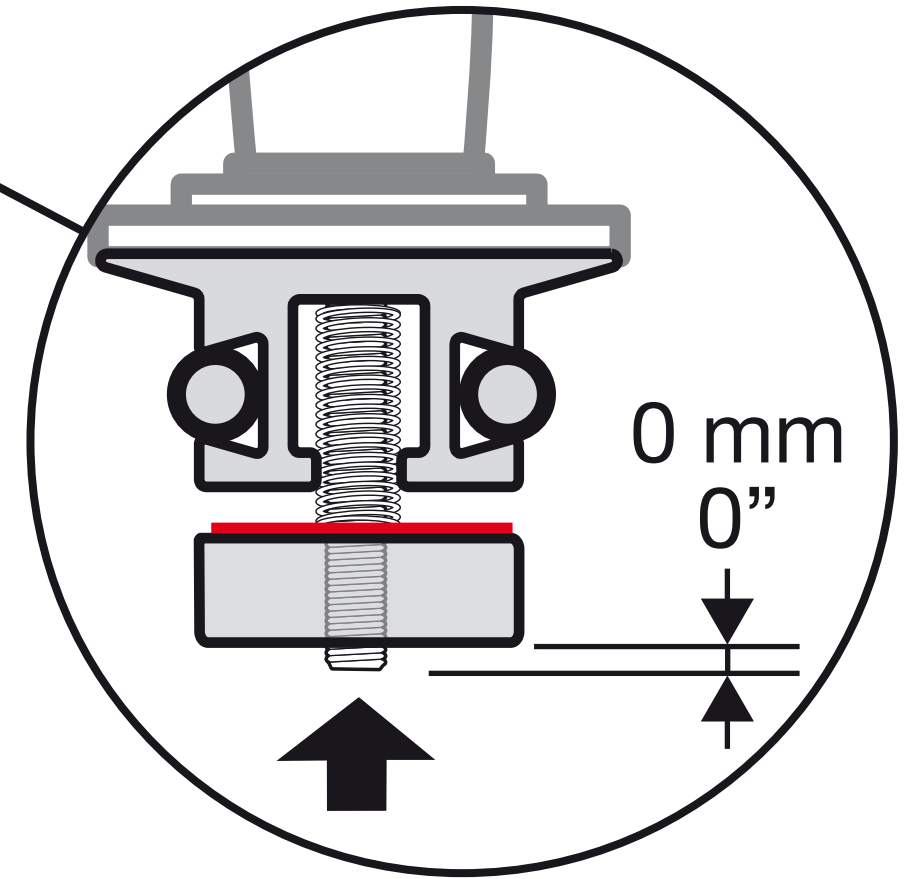

Technical Support:
technicalinfo@klein-usa.com

www.klein-usa.com

QR-06-18

A

 TORX T25

NOT INCLUDED

55 mm \approx 85 mm
2 3/16" \approx 2 5/16"

B