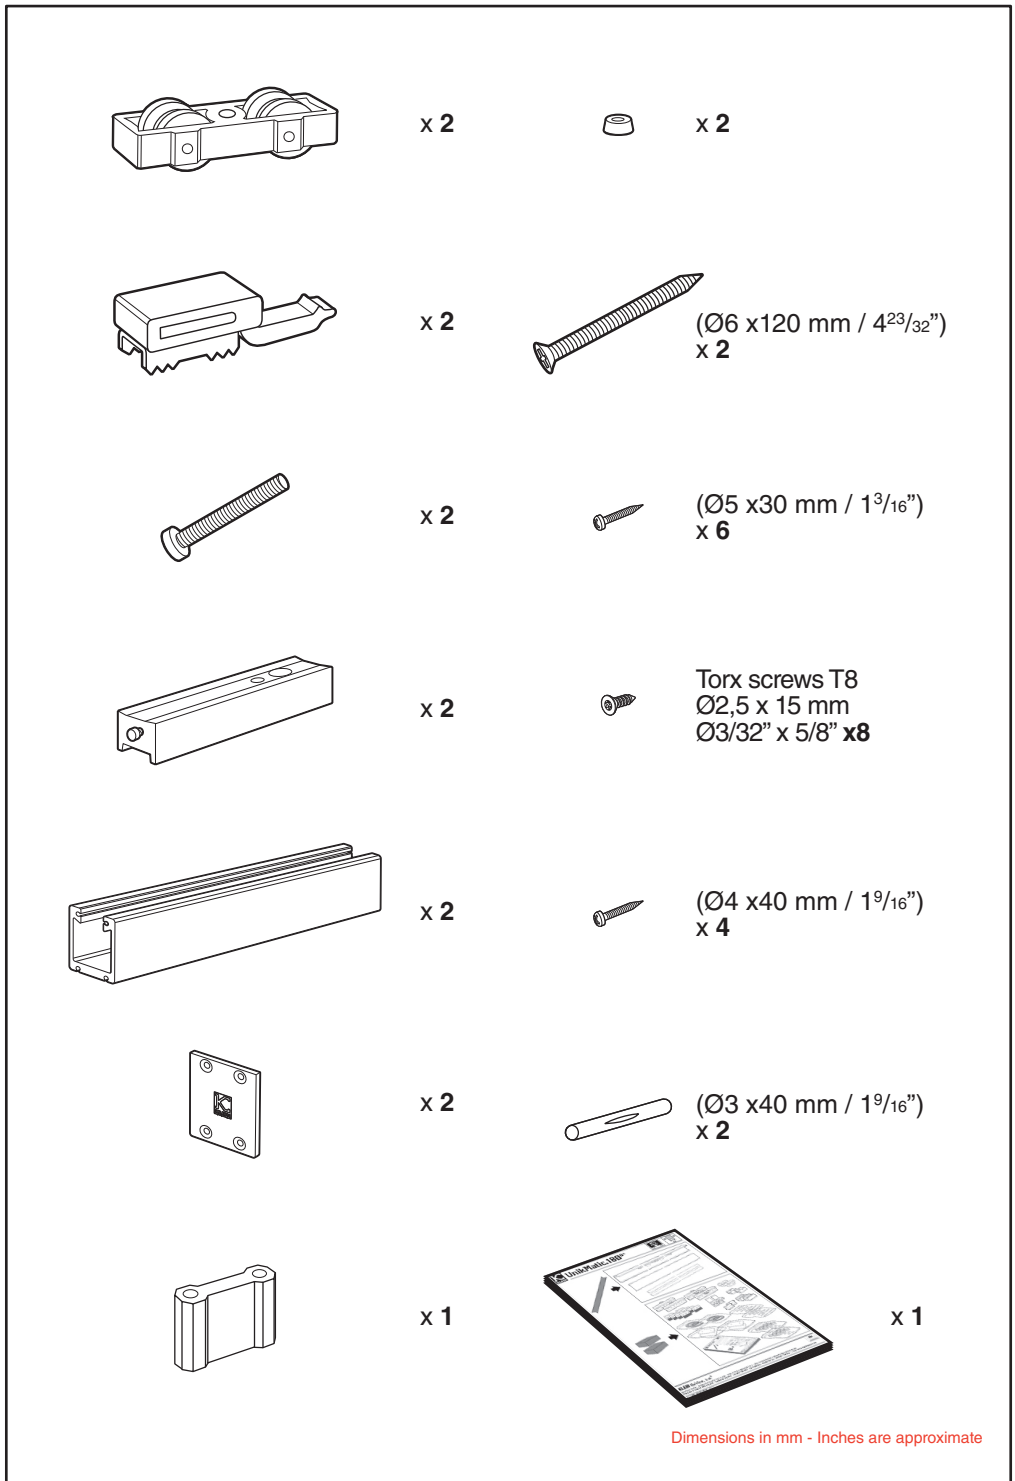

Ref. 1954
Ref. 1957

KLEIN USA
833 Magnolia Ave. Elizabeth, NJ 07201
Toll Free: (888) KLEIN US
Phone: 908 994 1111
Fax: 908 994 1119

Technical Support:
technicalinfo@klein-usa.com
www.klein-usa.com

Dimensions in mm - Inches are approximate