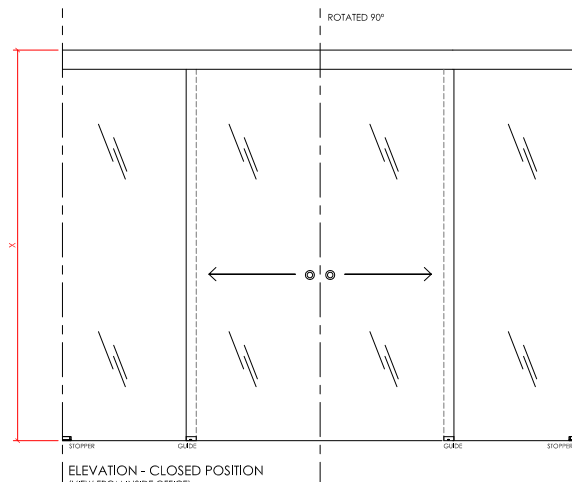

ELEVATION - CLOSED POSITION
[VIEW FROM INSIDE OFFICE]

ELEVATION - CLOSED POSITION
[VIEW FROM INSIDE OFFICE]

PLAN - CLOSED POSITION

PLAN - CLOSED POSITION

PLAN - OPENED POSITION

PLAN - OPENED POSITION

ROLMATIC CORNER GLASS OFFICE FRONTS

KLEIN[®]

EXPOSED TRACK

RECESSED TRACK

DOOR DETAILS WITH BAR HANDLE - CLOSED POSITION

DOOR DETAILS WITH BAR HANDLE - OPENED POSITION

DOOR DETAILS WITH ROUND PULL - CLOSED POSITION

DOOR DETAILS WITH ROUND PULL - OPENED POSITION