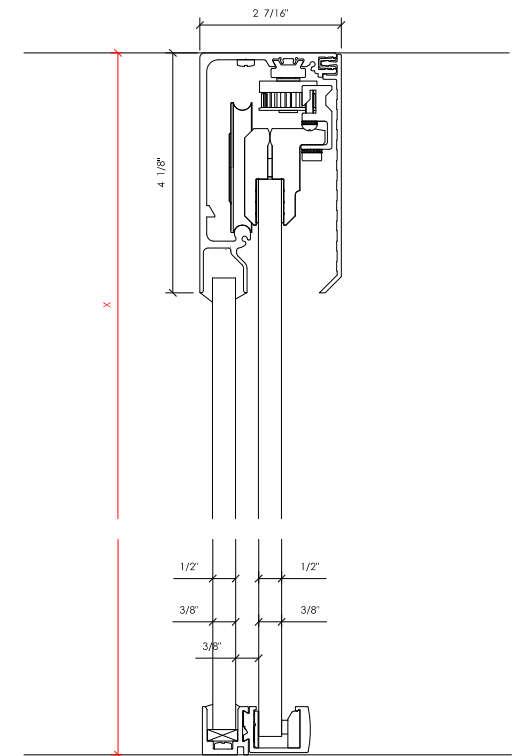

ELEVATION - CLOSED POSITION
[VIEW FROM INSIDE OFFICE]

ELEVATION - CLOSED POSITION
[VIEW FROM INSIDE OFFICE]

PLAN - CLOSED POSITION

PLAN - CLOSED POSITION

PLAN - OPENED POSITION

PLAN - OPENED POSITION

ROLMATIC CORNER GLASS OFFICE FRONTS

KLEIN[®]

EXPOSED TRACK

RECESSED TRACK

DOOR DETAILS WITH BAR HANDLE - CLOSED POSITION

DOOR DETAILS WITH BAR HANDLE - OPENED POSITION

DOOR DETAILS WITH ROUND PULL - CLOSED POSITION

DOOR DETAILS WITH ROUND PULL - OPENED POSITION