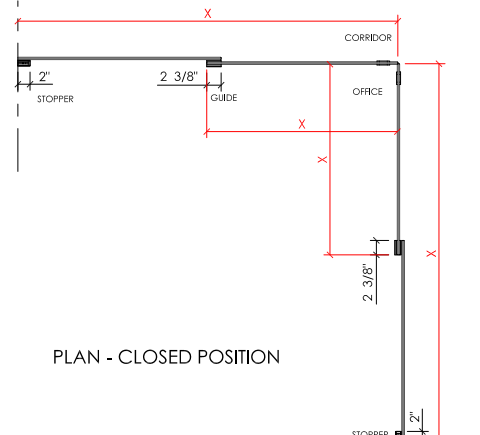

ELEVATION - CLOSED POSITION
[VIEW FROM INSIDE OFFICE]

ELEVATION - CLOSED POSITION
[VIEW FROM INSIDE OFFICE]

PLAN - CLOSED POSITION

PLAN - CLOSED POSITION

PLAN - OPENED POSITION

PLAN - OPENED POSITION

ROLMATIC CORNER GLASS OFFICE FRONTS

KLEIN[®]

EXPOSED TRACK

RECESSED TRACK

DOOR DETAILS WITH BAR HANDLE - CLOSED POSITION

DOOR DETAILS WITH BAR HANDLE - OPENED POSITION

DOOR DETAILS WITH ROUND PULL - CLOSED POSITION

DOOR DETAILS WITH ROUND PULL - OPENED POSITION